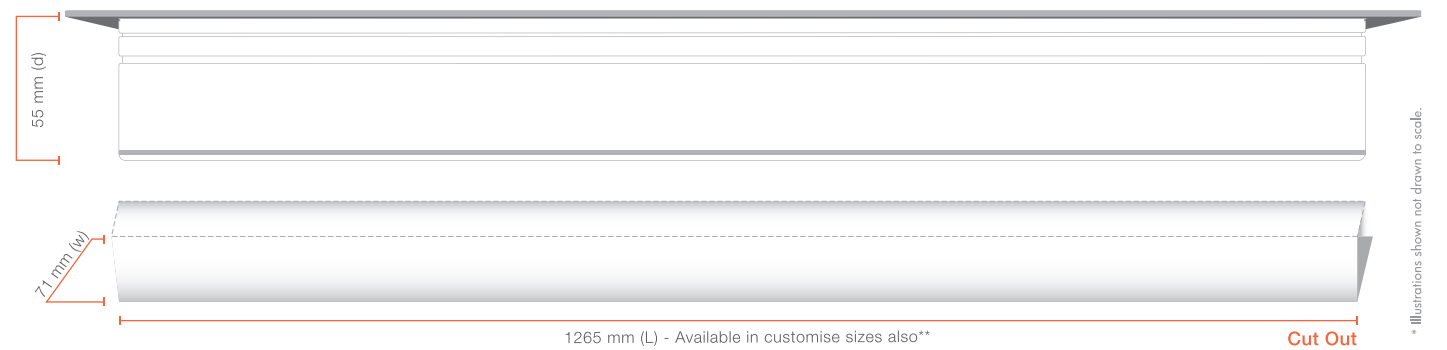

Recommended Cutout Dimension (Based on 1265 mm of OPT R)

Side View