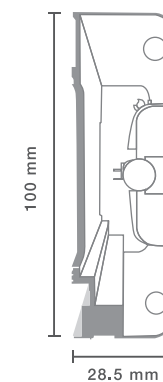

Specifications :

Applicable Location : Wall / Surface Mount
Std. Finish : Wire Drawing Silver
Cust. Finish : Anodized Black
Terminal Wire Capacity : 1.25 – 6sqmm
Rated Voltage : 250V AC single
Rated Current : 32A Max

Standard Length : 400mm, 600mm, 800mm, 1000mm, 1200mm
Customized Length : 400mm to 3600mm
Overall Size : 100mm (w) x 28.5mm (t)
Weight : 2.0 kg appr.

upliftng the _____
enigma of minimalism
and convenience

OPT S
SURFACE MOUNT