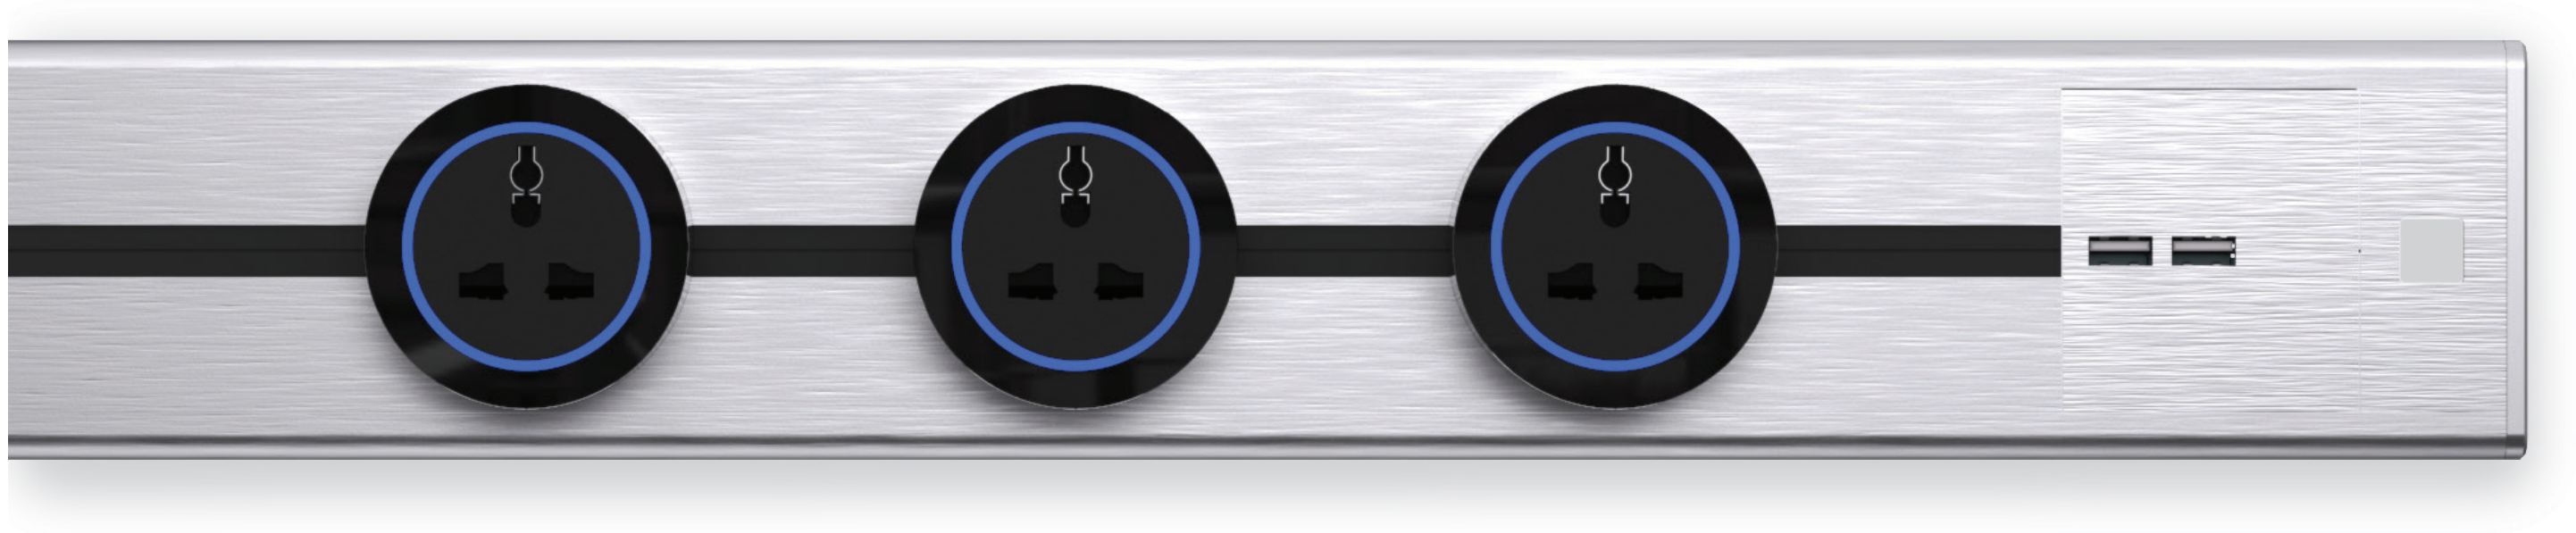

Explore a treasure vault of rare and consistently unique creations that are an epitome of technical mastery.

Featuring soft edges and a sleek form, the OPT S Series brings minimalist style to a variety of environments. Available in classic finishes of silver and black, the series is bound to enhance the functionality of your spaces.