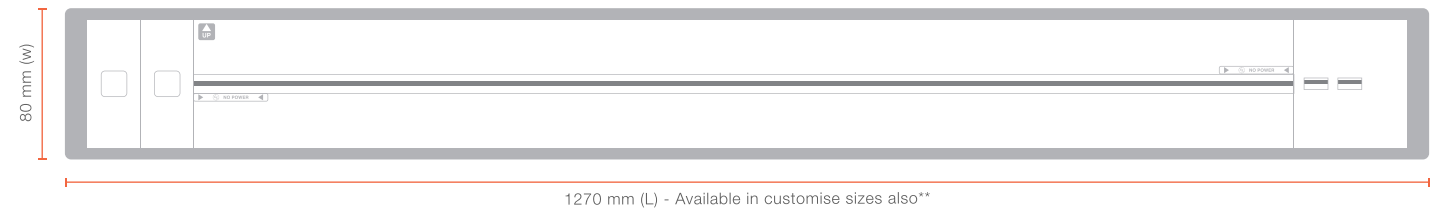

Dimensions for Product Cutout & Fitment:

Top View