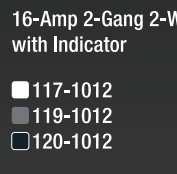

## Switches

16-Amp 1-Gang 1-Way Switch with Indicator

- 117-1001
- 119-1001
- 120-1001

16-Amp 2-Gang 1-Way Switch with Indicator

- 117-1002
- 119-1002
- 120-1002

16-Amp 3-Gang 1-Way Switch with Indicator

- 117-1003
- 119-1003
- 120-1003

16-Amp 4-Gang 1-Way Switch with Indicator

- 117-1004
- 119-1004
- 120-1004

16-Amp 1-Gang 2-Way Switch with Indicator

- 117-1011
- 119-1011
- 120-1011

16-Amp 2-Gang 2-Way Switch with Indicator

- 117-1012
- 119-1012
- 120-1012

16-Amp 3-Gang 2-Way Switch with Indicator

- 117-1013
- 119-1013
- 120-1013

16-Amp 4-Gang 2-Way Switch with Indicator

- 117-1014
- 119-1014
- 120-1014

16-Amp 1-Gang 1-Way Switch with Indicator

- 118-1001

16-Amp 2-Gang 1-Way Switch with Indicator