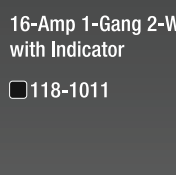

16-Amp 4-Gang 1-Way Switch with Indicator

- 117-1004
- 119-1004
- 120-1004

16-Amp 1-Gang 2-Way Switch with Indicator

- 117-1011
- 119-1011
- 120-1011

16-Amp 2-Gang 2-Way Switch with Indicator

- 117-1012
- 119-1012
- 120-1012

16-Amp 3-Gang 2-Way Switch with Indicator

- 117-1013
- 119-1013
- 120-1013

16-Amp 4-Gang 2-Way Switch with Indicator

- 117-1014
- 119-1014
- 120-1014

16-Amp 1-Gang 1-Way Switch with Indicator

- 118-1001

16-Amp 2-Gang 1-Way Switch with Indicator

- 118-1002

16-Amp 3-Gang 1-Way Switch with Indicator

- 118-1003

16-Amp 4-Gang 1-Way Switch with Indicator

- 118-1004

16-Amp 1-Gang 2-Way Switch with Indicator

- 118-1011

16-Amp 2-Gang 2-Way Switch with Indicator

- 118-1012

16-Amp 3-Gang 2-Way Switch with Indicator

- 118-1013

16-Amp 4-Gang 2-Way Switch with Indicator

- 118-1014