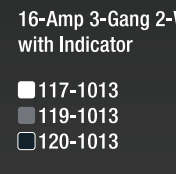

## Switches

16-Amp 1-Gang 1-Way Switch with Indicator

- 117-1001
- 119-1001
- 120-1001

16-Amp 2-Gang 1-Way Switch with Indicator

- 117-1002
- 119-1002
- 120-1002

16-Amp 3-Gang 1-Way Switch with Indicator

- 117-1003
- 119-1003
- 120-1003

16-Amp 4-Gang 1-Way Switch with Indicator

- 117-1004
- 119-1004
- 120-1004

16-Amp 1-Gang 2-Way Switch with Indicator

- 117-1011
- 119-1011
- 120-1011

16-Amp 2-Gang 2-Way Switch with Indicator

- 117-1012
- 119-1012
- 120-1012

16-Amp 3-Gang 2-Way Switch with Indicator

- 117-1013
- 119-1013
- 120-1013

16-Amp 4-Gang 2-Way Switch with Indicator

- 117-1014
- 119-1014
- 120-1014

16-Amp 1-Gang 1-Way Switch with Indicator

- 118-1001

16-Amp 2-Gang 1-Way Switch with Indicator