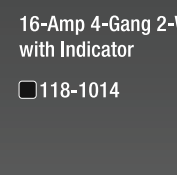

16-Amp 4-Gang 1-Way Switch with Indicator

- 117-1004
- 119-1004
- 120-1004

16-Amp 1-Gang 2-Way Switch with Indicator

- 117-1011
- 119-1011
- 120-1011

16-Amp 2-Gang 2-Way Switch with Indicator

- 117-1012
- 119-1012
- 120-1012

16-Amp 3-Gang 2-Way Switch with Indicator

- 117-1013
- 119-1013
- 120-1013

16-Amp 4-Gang 2-Way Switch with Indicator

- 117-1014
- 119-1014
- 120-1014

16-Amp 1-Gang 1-Way Switch with Indicator

- 118-1001

16-Amp 2-Gang 1-Way Switch with Indicator

- 118-1002

16-Amp 3-Gang 1-Way Switch with Indicator

- 118-1003

16-Amp 4-Gang 1-Way Switch with Indicator

- 118-1004

16-Amp 1-Gang 2-Way Switch with Indicator

- 118-1011

16-Amp 2-Gang 2-Way Switch with Indicator

- 118-1012

16-Amp 3-Gang 2-Way Switch with Indicator

- 118-1013

16-Amp 4-Gang 2-Way Switch with Indicator

- 118-1014