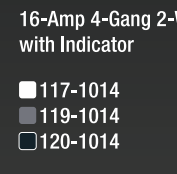

## Switches

16-Amp 1-Gang 1-Way Switch with Indicator

- 117-1001
- 119-1001
- 120-1001

16-Amp 2-Gang 1-Way Switch with Indicator

- 117-1002
- 119-1002
- 120-1002

16-Amp 3-Gang 1-Way Switch with Indicator

- 117-1003
- 119-1003
- 120-1003

16-Amp 4-Gang 1-Way Switch with Indicator

- 117-1004
- 119-1004
- 120-1004

16-Amp 1-Gang 2-Way Switch with Indicator

- 117-1011
- 119-1011
- 120-1011

16-Amp 2-Gang 2-Way Switch with Indicator

- 117-1012
- 119-1012
- 120-1012

16-Amp 3-Gang 2-Way Switch with Indicator

- 117-1013
- 119-1013
- 120-1013

16-Amp 4-Gang 2-Way Switch with Indicator

- 117-1014
- 119-1014
- 120-1014

16-Amp 1-Gang 1-Way Switch with Indicator

- 118-1001

16-Amp 2-Gang 1-Way Switch with Indicator