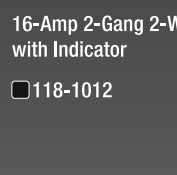

16-Amp 4-Gang 1-Way Switch with Indicator

- 117-1004
- 119-1004
- 120-1004

16-Amp 1-Gang 2-Way Switch with Indicator

- 117-1011
- 119-1011
- 120-1011

16-Amp 2-Gang 2-Way Switch with Indicator

- 117-1012
- 119-1012
- 120-1012

16-Amp 3-Gang 2-Way Switch with Indicator

- 117-1013
- 119-1013
- 120-1013

16-Amp 4-Gang 2-Way Switch with Indicator

- 117-1014
- 119-1014
- 120-1014

16-Amp 1-Gang 1-Way Switch with Indicator

- 118-1001

16-Amp 2-Gang 1-Way Switch with Indicator

- 118-1002

16-Amp 3-Gang 1-Way Switch with Indicator

- 118-1003

16-Amp 4-Gang 1-Way Switch with Indicator

- 118-1004

16-Amp 1-Gang 2-Way Switch with Indicator

- 118-1011

16-Amp 2-Gang 2-Way Switch with Indicator

- 118-1012

16-Amp 3-Gang 2-Way Switch with Indicator

- 118-1013

16-Amp 4-Gang 2-Way Switch with Indicator

- 118-1014