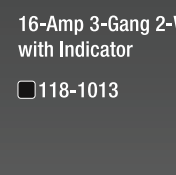

16-Amp 4-Gang 1-Way Switch with Indicator

- 117-1004
- 119-1004
- 120-1004

16-Amp 1-Gang 2-Way Switch with Indicator

- 117-1011
- 119-1011
- 120-1011

16-Amp 2-Gang 2-Way Switch with Indicator

- 117-1012
- 119-1012
- 120-1012

16-Amp 3-Gang 2-Way Switch with Indicator

- 117-1013
- 119-1013
- 120-1013

16-Amp 4-Gang 2-Way Switch with Indicator

- 117-1014
- 119-1014
- 120-1014

16-Amp 1-Gang 1-Way Switch with Indicator

- 118-1001

16-Amp 2-Gang 1-Way Switch with Indicator

- 118-1002

16-Amp 3-Gang 1-Way Switch with Indicator

- 118-1003

16-Amp 4-Gang 1-Way Switch with Indicator

- 118-1004

16-Amp 1-Gang 2-Way Switch with Indicator

- 118-1011

16-Amp 2-Gang 2-Way Switch with Indicator

- 118-1012

16-Amp 3-Gang 2-Way Switch with Indicator

- 118-1013

16-Amp 4-Gang 2-Way Switch with Indicator

- 118-1014