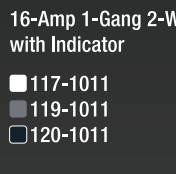

## Switches

16-Amp 1-Gang 1-Way Switch with Indicator

- 117-1001
- 119-1001
- 120-1001

16-Amp 2-Gang 1-Way Switch with Indicator

- 117-1002
- 119-1002
- 120-1002

16-Amp 3-Gang 1-Way Switch with Indicator

- 117-1003
- 119-1003
- 120-1003

16-Amp 4-Gang 1-Way Switch with Indicator

- 117-1004
- 119-1004
- 120-1004

16-Amp 1-Gang 2-Way Switch with Indicator

- 117-1011
- 119-1011
- 120-1011

16-Amp 2-Gang 2-Way Switch with Indicator

- 117-1012
- 119-1012
- 120-1012

16-Amp 3-Gang 2-Way Switch with Indicator

- 117-1013
- 119-1013
- 120-1013

16-Amp 4-Gang 2-Way Switch with Indicator

- 117-1014
- 119-1014
- 120-1014

16-Amp 1-Gang 1-Way Switch with Indicator

- 118-1001

16-Amp 2-Gang 1-Way Switch with Indicator