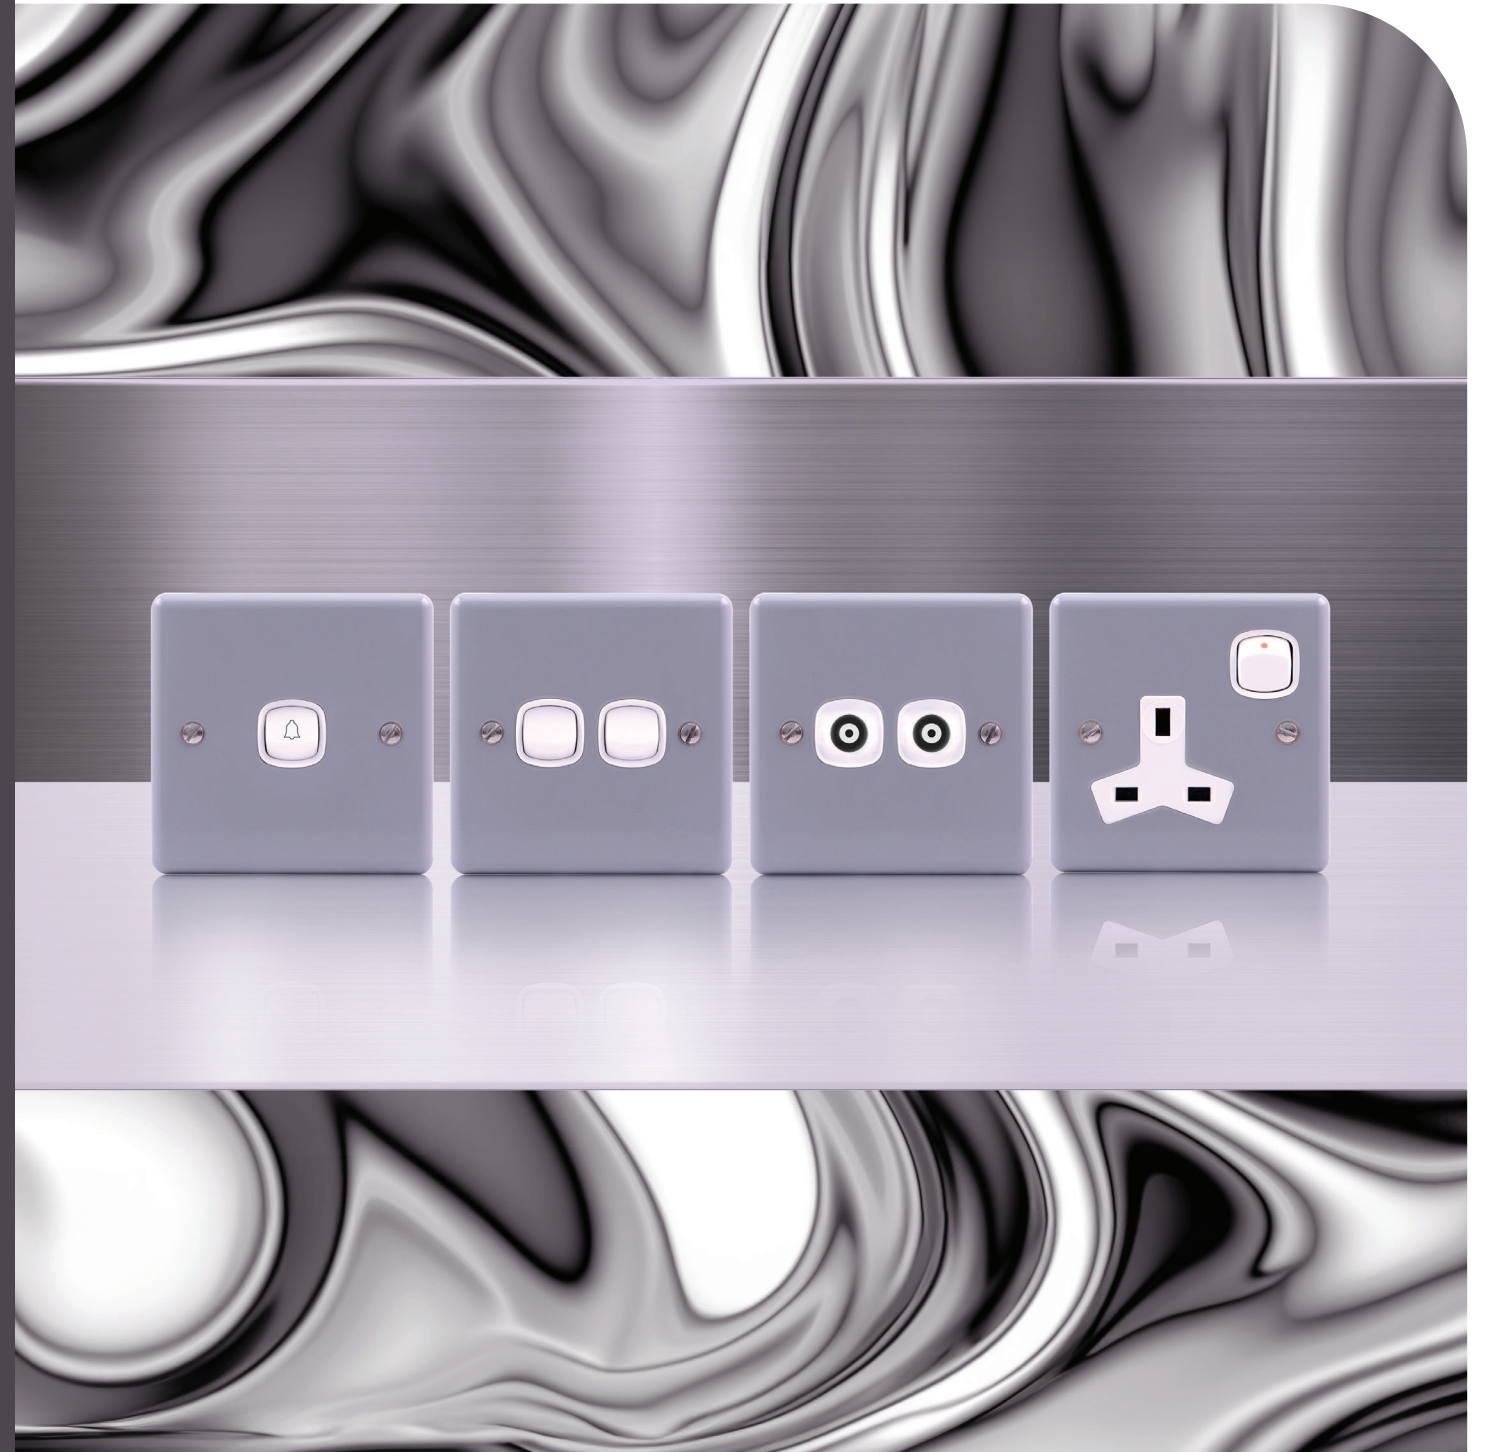

OREL

Empowering
Humanity

ORANGE®
ELECTRIC

OREL CORPORATION

49, Sri Jinarathana Road, Colombo 2, Sri Lanka. | T: +94 114 792 100 | E: sl@orel.com

OREL South East Asia - Singapore | T: +65 6970 5547 | sea@orel.com

OREL Middle East - U.A.E. | T: +971 4388 8722 | E: me@orel.com

OREL North America - U.S.A. | T: +130 5944 7710 | E: usa@orel.com

www.orel.com

MetalClad brochure

Nov 2023

Metal Clad - Robust & Smart

Orange Electric metal clad switches and sockets with fully powder-coated surfaces are manufactured to withstand harsh industrial environments while enhancing safety through the earthing capability.