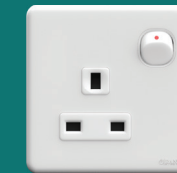

110-1130 - Classic White
111-1137 - Midnight Green
111-4132 - Gold Shimmer

13Amp. Single Switched Socket Outlet