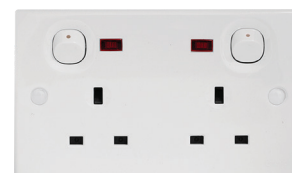

Socket Outlets

163-1072
13-Amp Single-Switched
Socket Outlet

163-1136
13-Amp Single-Switched
Socket Outlet with Neon

163-1095
"6-Amp Max" Single-Switched
Socket Outlet

163-1139
"6-Amp Max" Single-Switched
Socket Outlet with Neon

163-1135
13-Amp Neon Single-Switched
Socket with Surge Arrester
(With Green Neon)

163-1074
13-Amp Twin-Switched
Socket Outlet

163-1138
13-Amp Twin-Switched
Socket Outlet with Neon

163-1068
5-Amp Single-Switched
Socket Outlet*