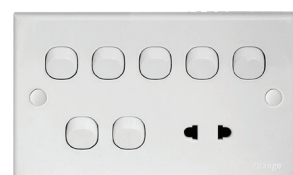

163-1135
13-Amp Neon Single-Switched
Socket with Surge Arrester
(With Green Neon)

163-1074
13-Amp Twin-Switched
Socket Outlet

163-1138
13-Amp Twin-Switched
Socket Outlet with Neon

163-1068
5-Amp Single-Switched
Socket Outlet*

163-1133
5-Amp Single-Switched Socket
Outlet with Neon*

163-1073
15-Amp Single-Switched
Socket Outlet*

163-1137
15-Amp Single-Switched
Socket Outlet with Neon*

163-1071
13-Amp Single Multi
Switched Socket Outlet*

163-1044
10-Amp 1-Gang 2-Pin
Switched Socket Outlet*

163-1047
16-Amp Schuko Switched
Socket Outlet with
Removable Plug*

163-1048
2-Gang Switch+
Double 10- Amp
2-Pin Socket Outlet*

163-1045
3-Gang Switch+
Single 10- Amp
2-Pin Socket Outlet*