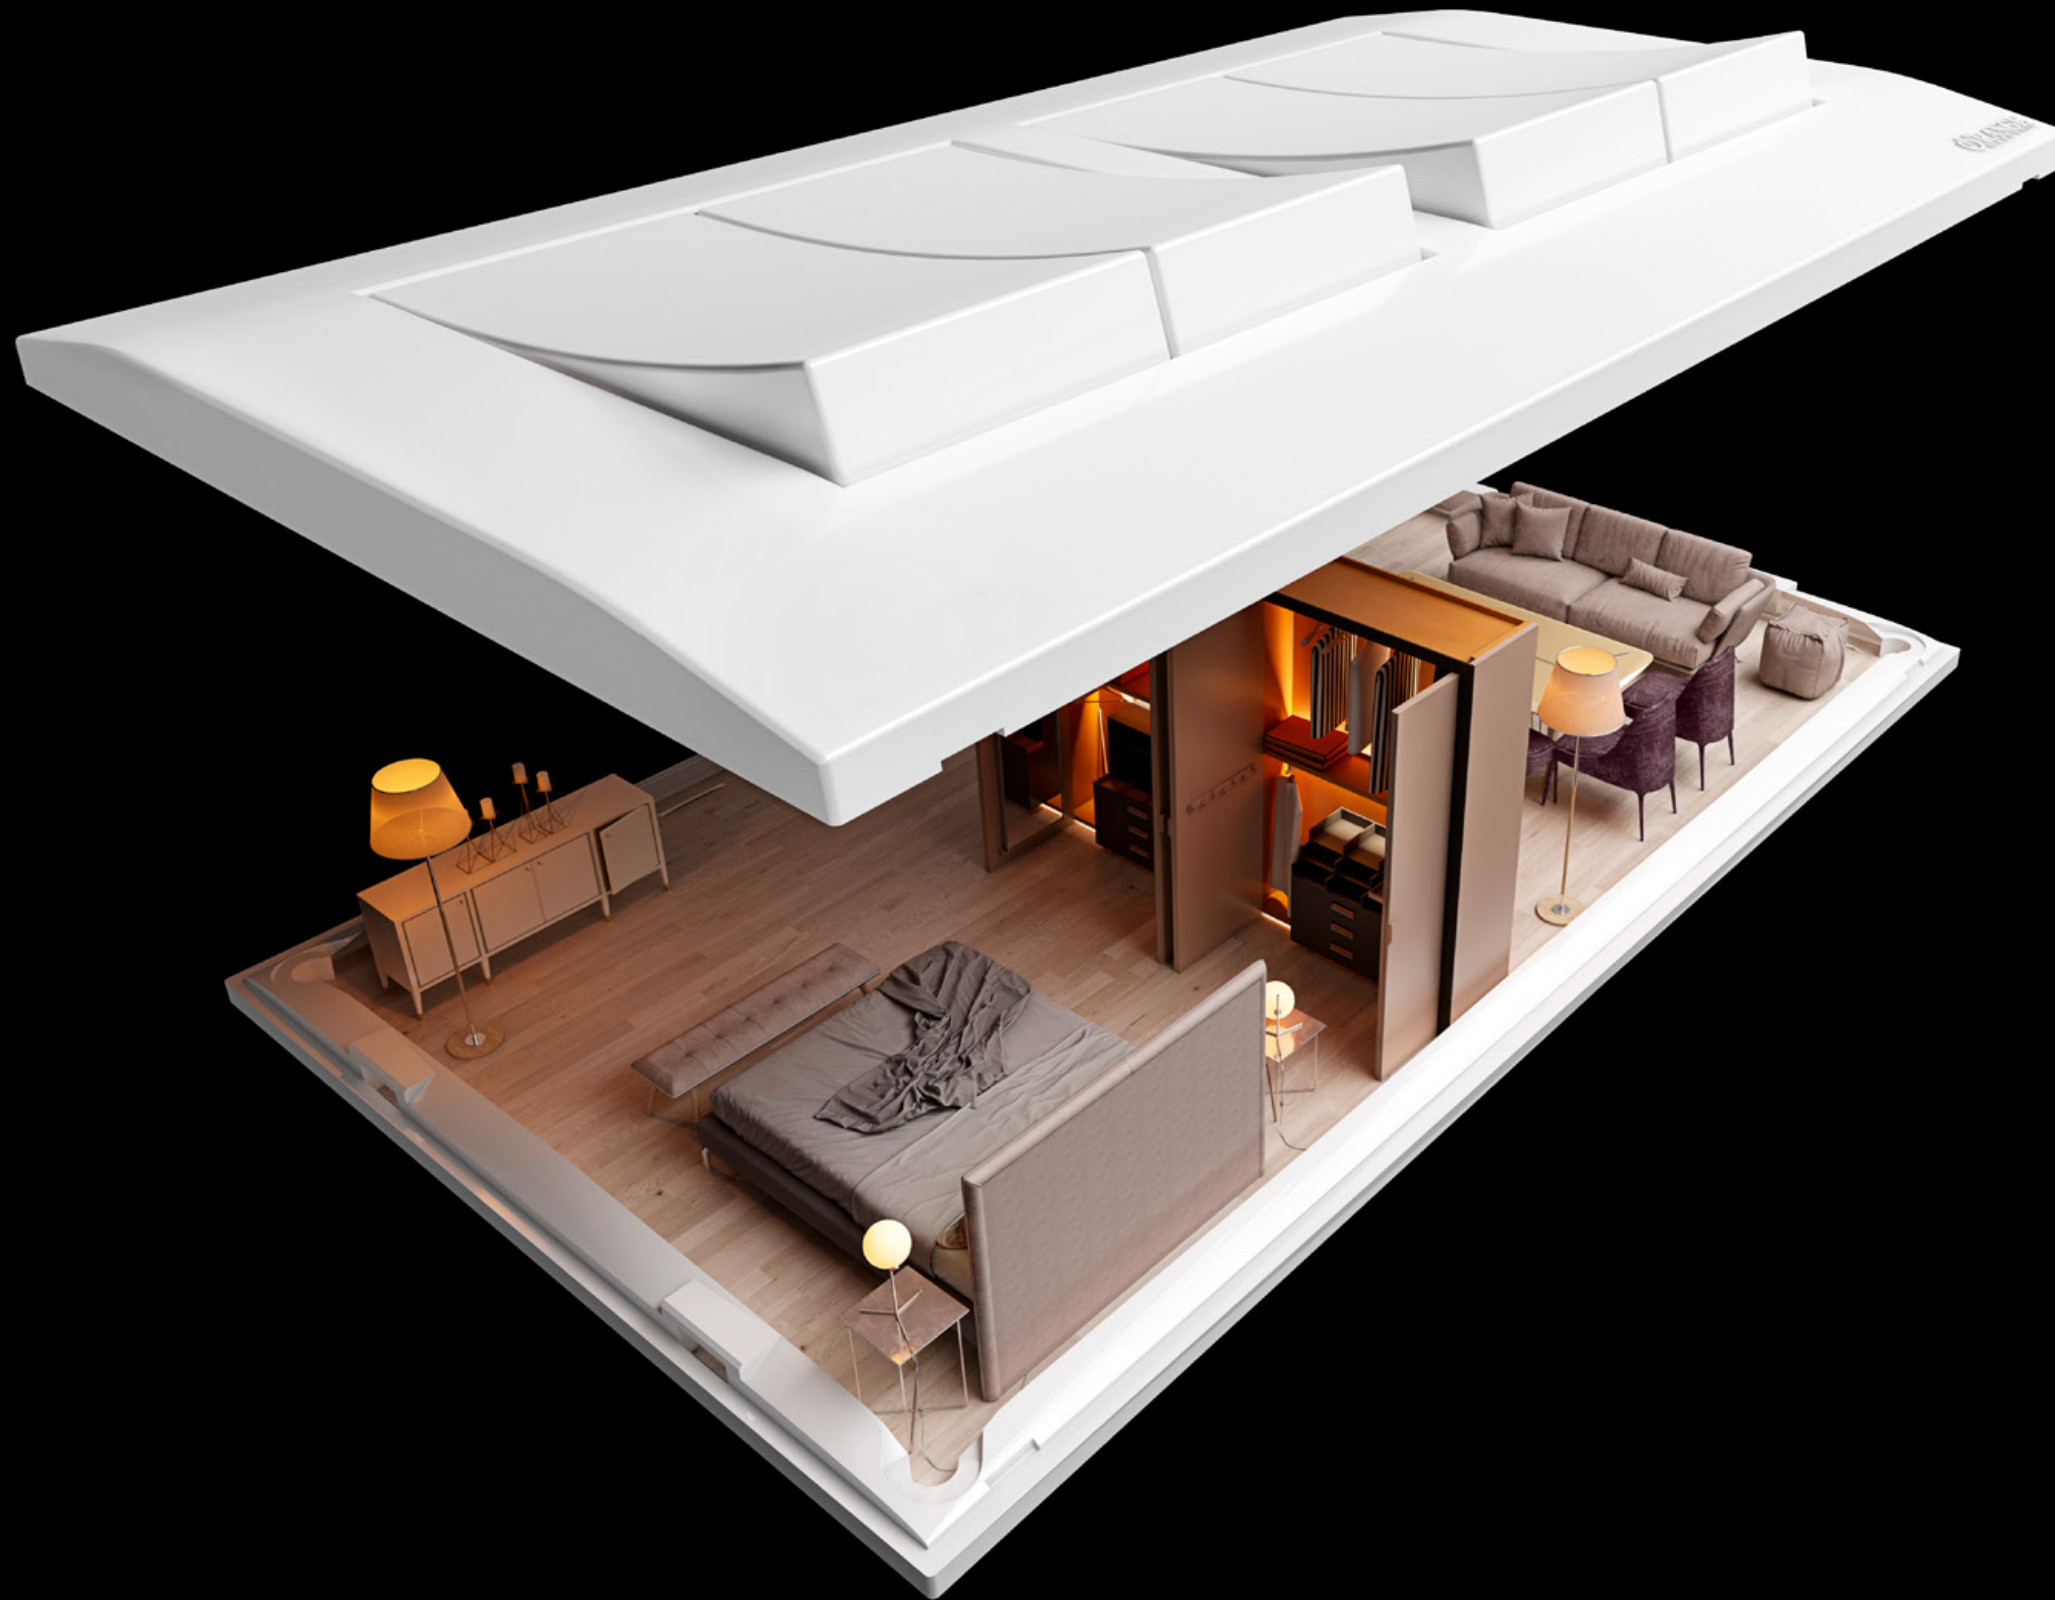

YOUR SPACE REFLECTS YOU

Our spaces are a mere extension of our personality. The way we design our spaces tells a lot about our own character and personality. Today we don't believe in making any compromises when it comes to designing home interiors. We want only the best. So why stop at electricals?

The Ayoka range of electricals seamlessly adds sophistication and style to your spaces. Its intelligent range of switches are designed not just to bring more comfort and ease into your life, but also enhance your space and your personality.

AKOYA